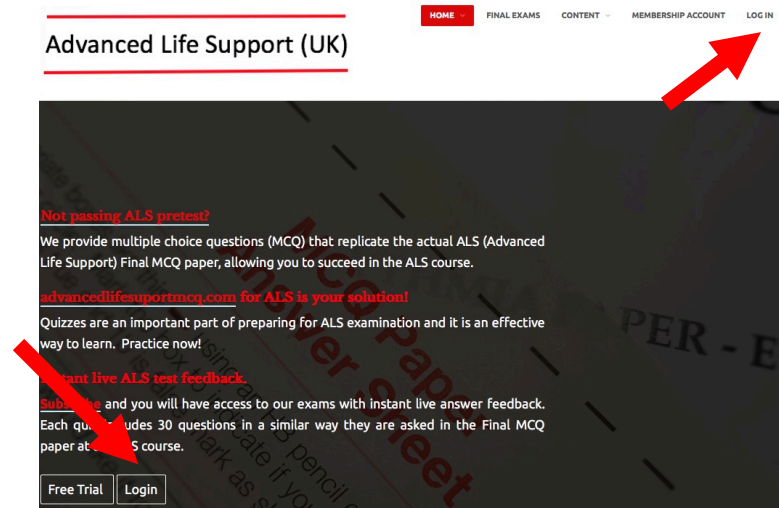

# Sign in to advancedlifesupportmcq.com

To open advancedlifesupportmcq.com, you can login from a computer, or add a direct access to your desktop on your phone or tablet. Once you're signed in, you will be able to access all the exams and contents.

1. On your computer, go to [www.advancedlifesupportmcq.com](http://www.advancedlifesupportmcq.com).
2. Click on the button "Login", either on the main screen, or in the menu bar.

3. A new screen will appear for "log In". Insert your username or E-mail and thereafter your password. "Prove your humanity", is just a security box where you have to write the result of a simple operation.
  - a. There is a check box to validate if you want the computer to remember your credentials.
  - b. You will find the options of "Lost Password" if you forgot your username or password, and register if you want to register as a new user or change registry options.
  - c. Finally, click "LOGIN" button.